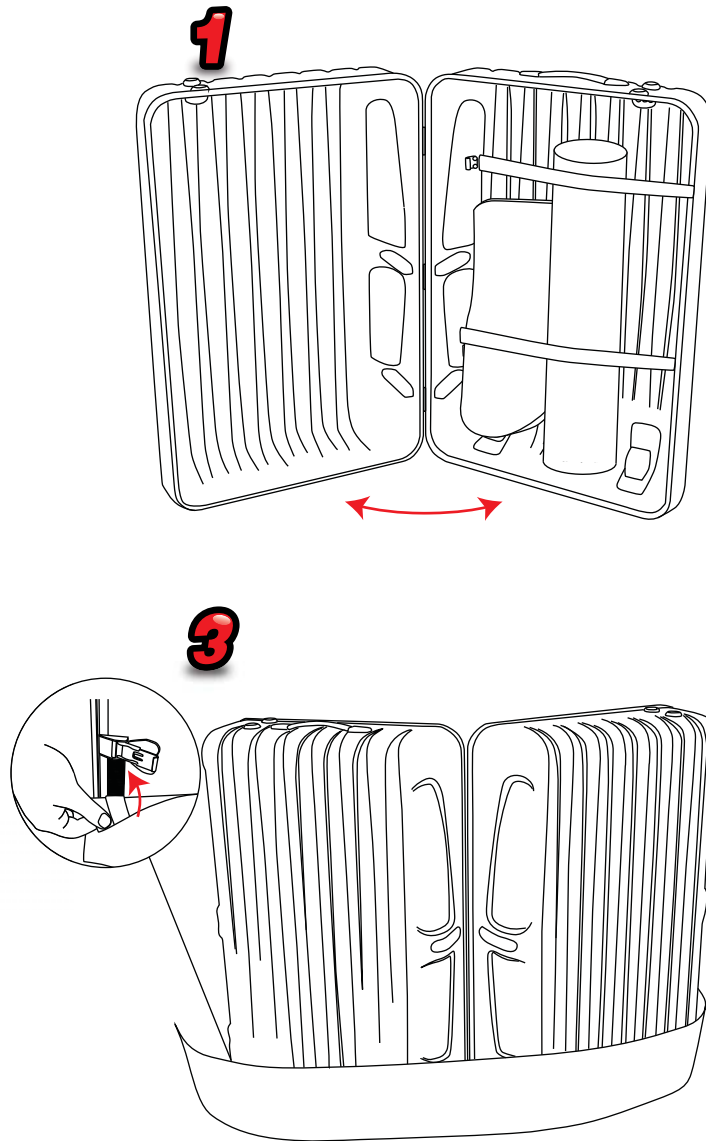

Oyster Case Rev2

Weight Empty kg:

19.3

Hardware Dimensions mm:

Case open 1430(w) x 1020(h) x 595(d)

Case Closed 660(w) x 1010(h) x 430(d)

Oyster Case Rev2