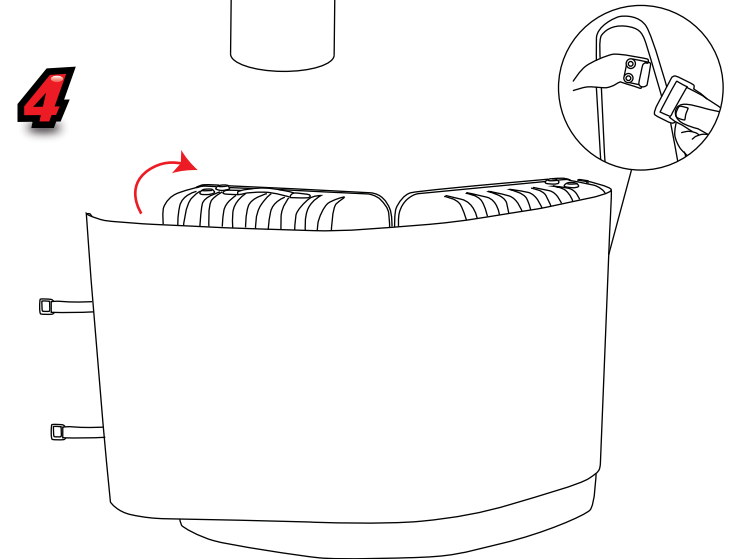

Oyster Case Rev2

Weight Empty kg:

19.3

Hardware Dimensions mm:

Case open 1430(w) x 1020(h) x 595(d)

Case Closed 660(w) x 1010(h) x 430(d)

Oyster Case Rev2