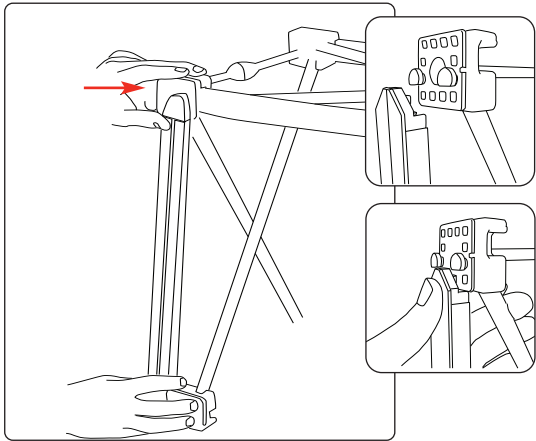

**Hardware specifications**

2x2 Assembled dimensions 955mm (h) x 1265mm (w) x 440mm (d) (mm)

2x1 Assembled dimensions 955mm (h) x 822mm (w) x 387mm (d) (mm)

**Graphic specifications**

Please refer to Graphic template

Repeat for the remaining 3 shelves