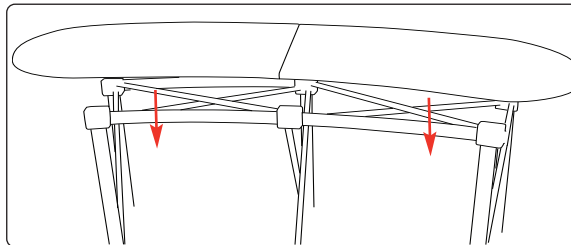

**Hardware specifications**

2x2 Assembled dimensions 955mm (h) x 1265mm (w) x 440mm (d) (mm)

2x1 Assembled dimensions 955mm (h) x 822mm (w) x 387mm (d) (mm)

**Graphic specifications**

Please refer to Graphic template

Repeat for the remaining 3 shelves