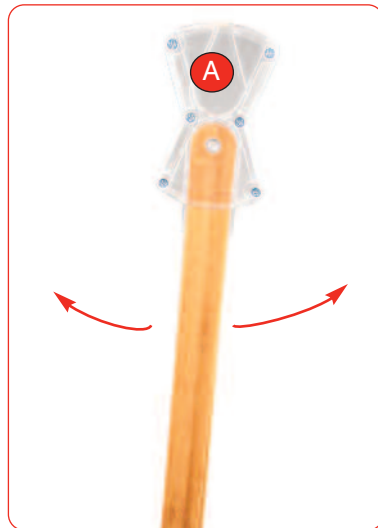

Bamboo X banner

Hardware specifications	Graphic specifications
<p>Hardware Dimensions approx (mm) 2200(h) x 800(w) x 480(d)</p> <p>Weight: 1kg approx (including bag)</p>	<p>Visible Graphic Dimensions (mm): 2200 (h) x 800(w) approx</p> <p>Recommened material thickness 225 - 300 microns</p>