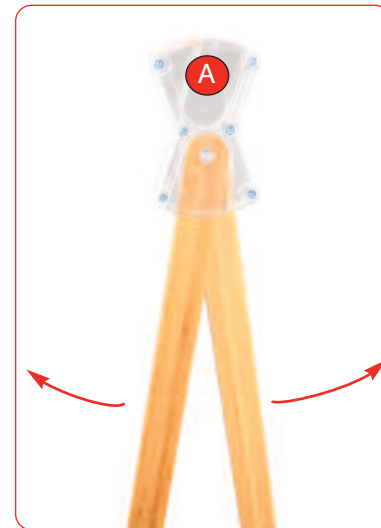

Bamboo X banner

Hardware specifications	Graphic specifications
<p>Hardware Dimensions approx (mm) 2200(h) x 800(w) x 480(d)</p> <p>Weight: 1kg approx (including bag)</p>	<p>Visible Graphic Dimensions (mm): 2200 (h) x 800(w) approx</p> <p>Recommened material thickness 225 - 300 microns</p>