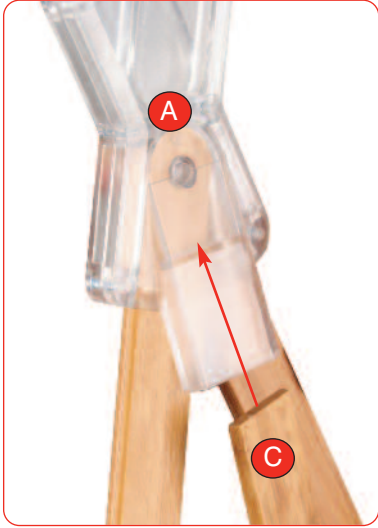

Bamboo X banner

Hardware specifications	Graphic specifications
<p>Hardware Dimensions approx (mm) 2200(h) x 800(w) x 480(d)</p> <p>Weight: 1kg approx (including bag)</p>	<p>Visible Graphic Dimensions (mm): 2200 (h) x 800(w) approx</p> <p>Recommened material thickness 225 - 300 microns</p>