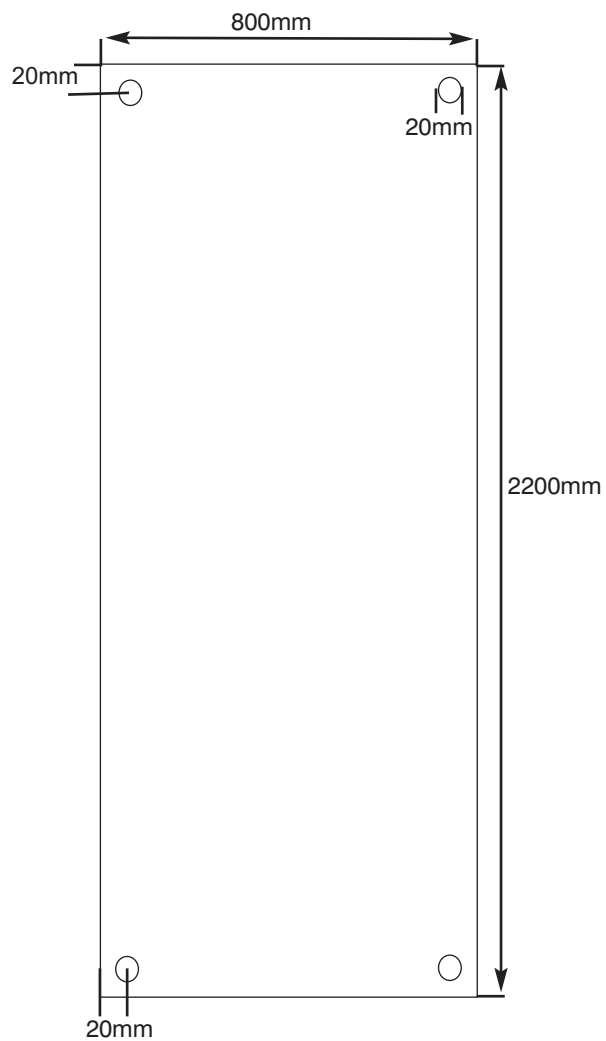

Bamboo X banner

Hardware specifications	Graphic specifications
<p>Hardware Dimensions approx (mm) 2200(h) x 800(w) x 480(d)</p> <p>Weight: 1kg approx (including bag)</p>	<p>Visible Graphic Dimensions (mm): 2200 (h) x 800(w) approx</p> <p>Recommened material thickness 225 - 300 microns</p>