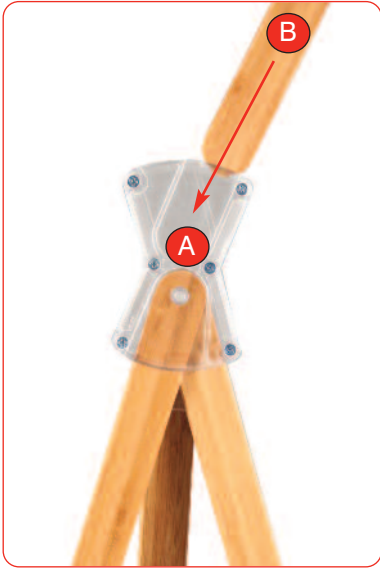

Bamboo X banner

Hardware specifications	Graphic specifications
<p>Hardware Dimensions approx (mm) 2200(h) x 800(w) x 480(d)</p> <p>Weight: 1kg approx (including bag)</p>	<p>Visible Graphic Dimensions (mm): 2200 (h) x 800(w) approx</p> <p>Recommened material thickness 225 - 300 microns</p>