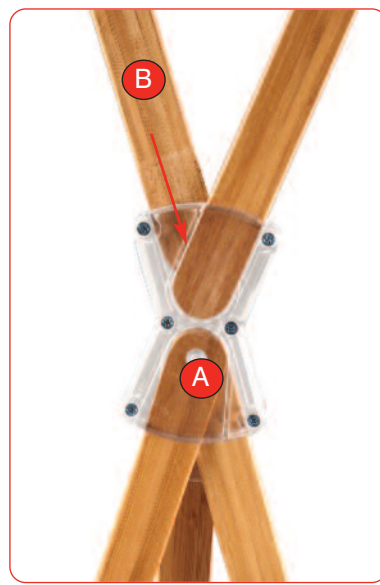

Bamboo X banner

Hardware specifications	Graphic specifications
<p>Hardware Dimensions approx (mm) 2200(h) x 800(w) x 480(d)</p> <p>Weight: 1kg approx (including bag)</p>	<p>Visible Graphic Dimensions (mm): 2200 (h) x 800(w) approx</p> <p>Recommened material thickness 225 - 300 microns</p>