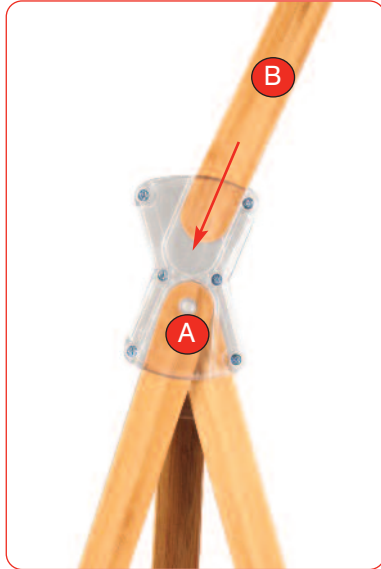

Bamboo X banner

Hardware specifications	Graphic specifications
<p>Hardware Dimensions approx (mm) 2200(h) x 800(w) x 480(d)</p> <p>Weight: 1kg approx (including bag)</p>	<p>Visible Graphic Dimensions (mm): 2200 (h) x 800(w) approx</p> <p>Recommened material thickness 225 - 300 microns</p>